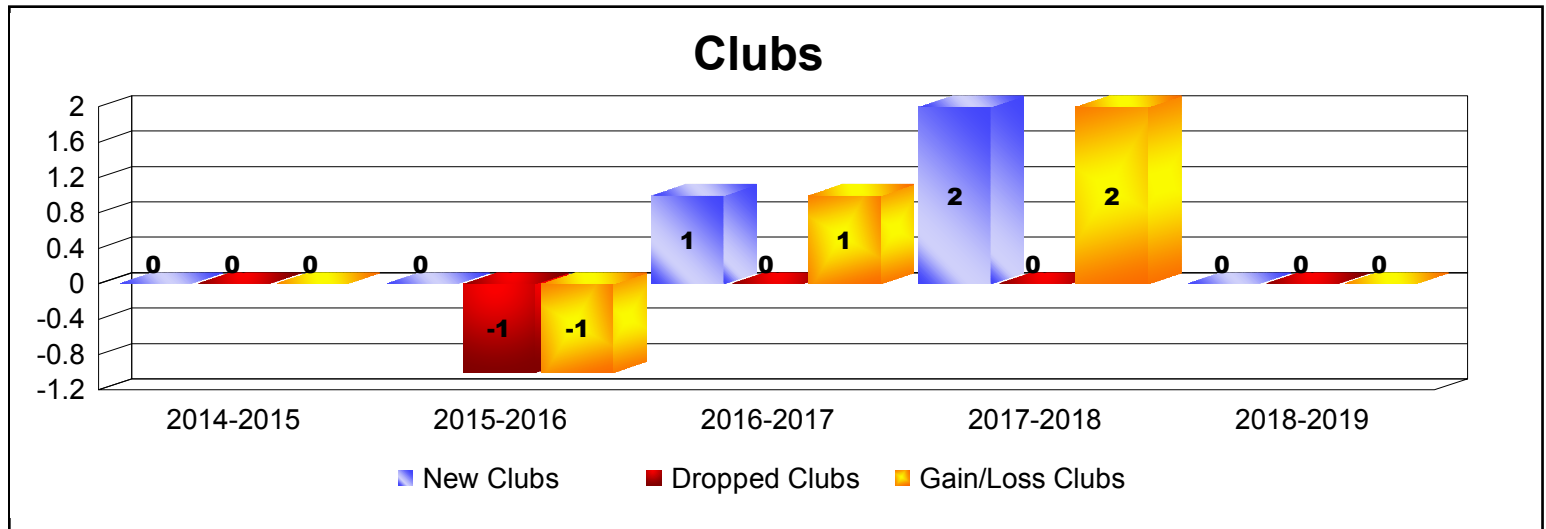

Year	New Clubs	Dropped Clubs	Gain/ Loss Clubs	New Members	Charter Members	Reinstate Members	Transfer Members	Total Member Added	Total Members Dropped	Gain/ Loss Members
2014-2015	0	0	0	32	0	4	0	36	-49	-13
2015-2016	0	-1	-1	16	1	0	0	17	-48	-31
2016-2017	1	0	1	10	20	0	0	30	-54	-24
2017-2018	2	0	2	27	46	0	0	73	-50	23
2018-2019	0	0	0	23	0	0	0	23	-26	-3
Average	1	0	0	22	13	1	0	36	-45	-10

Year	New Clubs	Dropped Clubs	Gain/ Loss Clubs	New Members	Charter Members	Reinstate Members	Transfer Members	Total Member Added	Total Members Dropped	Gain/ Loss Members
2014-2015	0	0	0	70	1	0	0	71	-30	41
2015-2016	2	0	2	23	42	0	0	65	-20	45
2016-2017	0	0	0	18	1	0	1	20	-62	-42
2017-2018	2	0	2	23	40	1	0	64	-32	32
2018-2019	0	0	0	19	0	0	1	20	-19	1
Average	1	0	1	31	17	0	0	48	-33	15