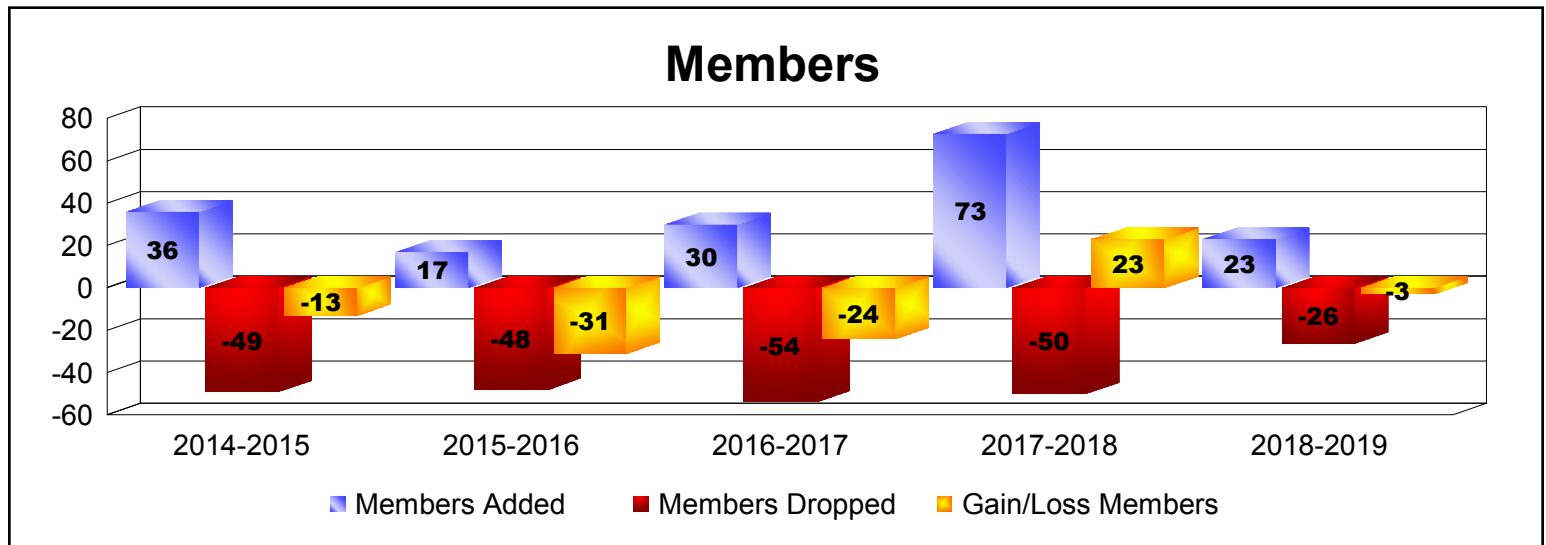

Year	New Clubs	Dropped Clubs	Gain/ Loss Clubs	New Members	Charter Members	Reinstate Members	Transfer Members	Total Member Added	Total Members Dropped	Gain/ Loss Members
2014-2015	0	0	0	32	0	4	0	36	-49	-13
2015-2016	0	-1	-1	16	1	0	0	17	-48	-31
2016-2017	1	0	1	10	20	0	0	30	-54	-24
2017-2018	2	0	2	27	46	0	0	73	-50	23
2018-2019	0	0	0	23	0	0	0	23	-26	-3
Average	1	0	0	22	13	1	0	36	-45	-10

Year	New Clubs	Dropped Clubs	Gain/ Loss Clubs	New Members	Charter Members	Reinstate Members	Transfer Members	Total Member Added	Total Members Dropped	Gain/ Loss Members
2014-2015	0	0	0	70	1	0	0	71	-30	41
2015-2016	2	0	2	23	42	0	0	65	-20	45
2016-2017	0	0	0	18	1	0	1	20	-62	-42
2017-2018	2	0	2	23	40	1	0	64	-32	32
2018-2019	0	0	0	19	0	0	1	20	-19	1
Average	1	0	1	31	17	0	0	48	-33	15