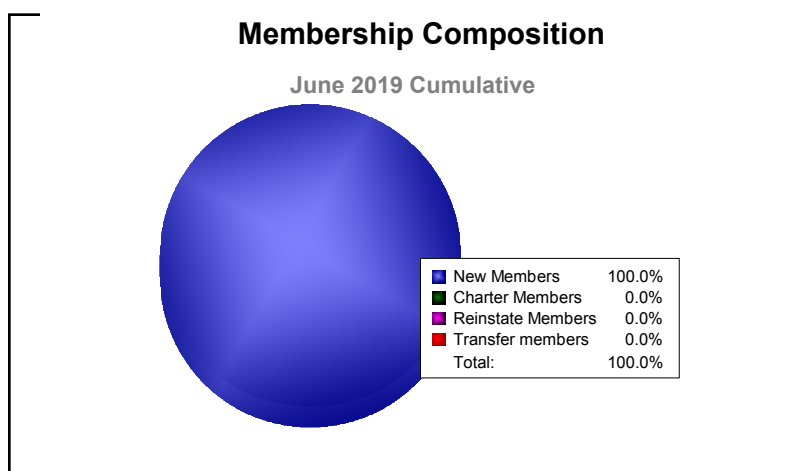

Year	New Clubs	Dropped Clubs	Gain/ Loss Clubs	New Members	Charter Members	Reinstate Members	Transfer Members	Total Member Added	Total Members Dropped	Gain/ Loss Members
2014-2015	0	0	0	32	0	4	0	36	-49	-13
2015-2016	0	-1	-1	16	1	0	0	17	-48	-31
2016-2017	1	0	1	10	20	0	0	30	-54	-24
2017-2018	2	0	2	27	46	0	0	73	-50	23
2018-2019	0	0	0	23	0	0	0	23	-26	-3
Average	1	0	0	22	13	1	0	36	-45	-10