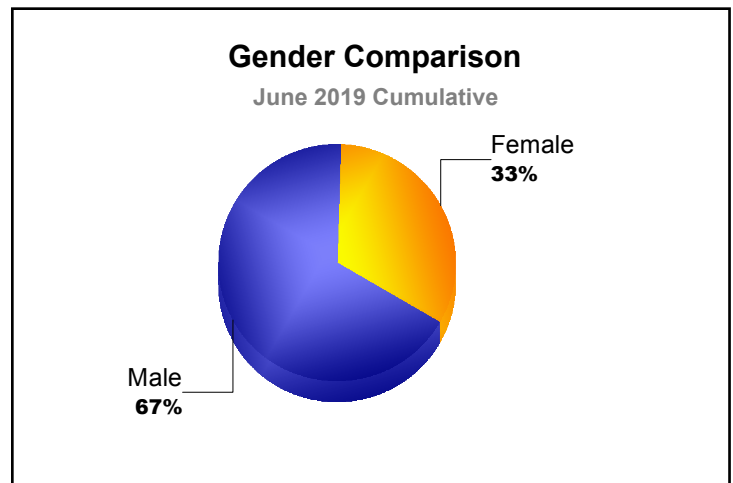

Year	New Clubs	Dropped Clubs	Gain/ Loss Clubs	New Members	Charter Members	Reinstate Members	Transfer Members	Total Member Added	Total Members Dropped	Gain/ Loss Members
2014-2015	0	0	0	32	0	4	0	36	-49	-13
2015-2016	0	-1	-1	16	1	0	0	17	-48	-31
2016-2017	1	0	1	10	20	0	0	30	-54	-24
2017-2018	2	0	2	27	46	0	0	73	-50	23
2018-2019	0	0	0	23	0	0	0	23	-26	-3
Average	1	0	0	22	13	1	0	36	-45	-10